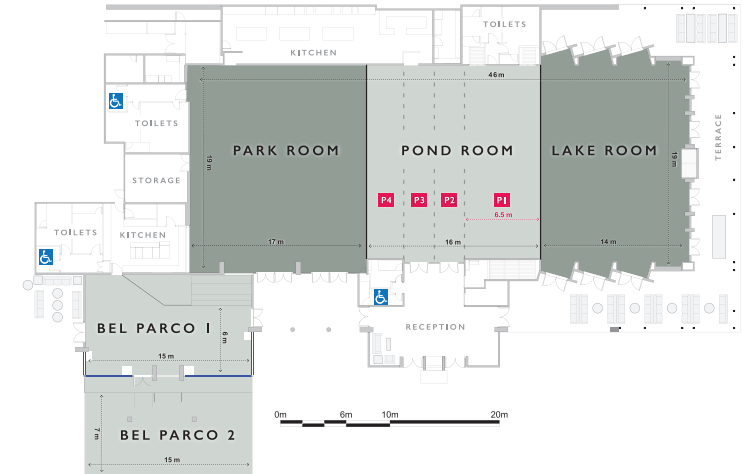

WATERVIEW

IN BICENTENNIAL PARK

VENUE CAPACITIES			
ROOM	CEILING HEIGHT (M)	COCKTAIL	BANQUET W/ DANCE FLOOR (12 PER TABLE)
Entire Venue	4.6 - 6.6	1500	850
Lake - Pond 3	4.6 - 6.6	700	420
Lake - Pond 2	4.6 - 6.6	600	348
Park - Pond 4	4.6 - 6.6	600	288
Park Room	6.6	540	240
Bel Parco	2.6 - 3.25	250	108

Capacities may vary depending on audio visual, production, entertainment and catering requirements.

Our Sales and Event Management Team will assist you with a floor plan tailored to your event specifications.

SERVICES & FACILITIES

- Natural light streaming in from floor to ceiling windows
- Outdoor undercover terrace for pre-function area or catering breakout area
- Floor to ceiling glass doors opening out to covered terrace
- Inspiring views overlooking vast parklands, ponds and lakes
- Rooms offer both natural light and automated black out facilities
- Ideal venue for mid to large banqueting and cocktail events
- Purpose-built, highly versatile, multi-function space
- Complimentary onsite parking
- On site commercial kitchen facilities
- On site Executive Chef, Kitchen and Venue Operations Team
- Extensive range of restaurant quality menus and beverages
- Discreet and fully functional permanent bars in each venue space
- Fully air-conditioned
- Direct loading dock access on side of venue
- State of the art audio-visual equipment and service by Impact AV

LOCATION & LANDMARKS

- The venue is located in Bicentennial Park, Sydney Olympic Park
- Offering tranquil views overlooking vast parklands, ponds and lakes
- Centrally located in Sydney Metropolitan
- 15 minutes from Sydney CBD via Westconnex
- 18km from Sydney Airport
- 10-minute walk from Concord West or Olympic Park Train Stations
- Nearby accommodation such as Novotel, Ibis, Pullman, and Quest Apartments all located in Sydney Olympic Park.
- Limousines, taxi and coach drop off points outside Waterview Cafe

SPECIAL OCCASIONS PACKAGE

(FROM $75 PER PERSON*)

- 4 hour lunch or 5 hour dinner experience
- Welcome drinks and canapes served on arrival
- Plated banquet menu served alternately
- Standard beverage package
- Personal in-house Event Manager
- Complimentary guest parking
- Table centrepieces
- Cutting and serving of the cake
- Dance Floor

Terms and conditions apply. Minimum numbers apply and subject to availability. Package includes GST. Terms and conditions apply