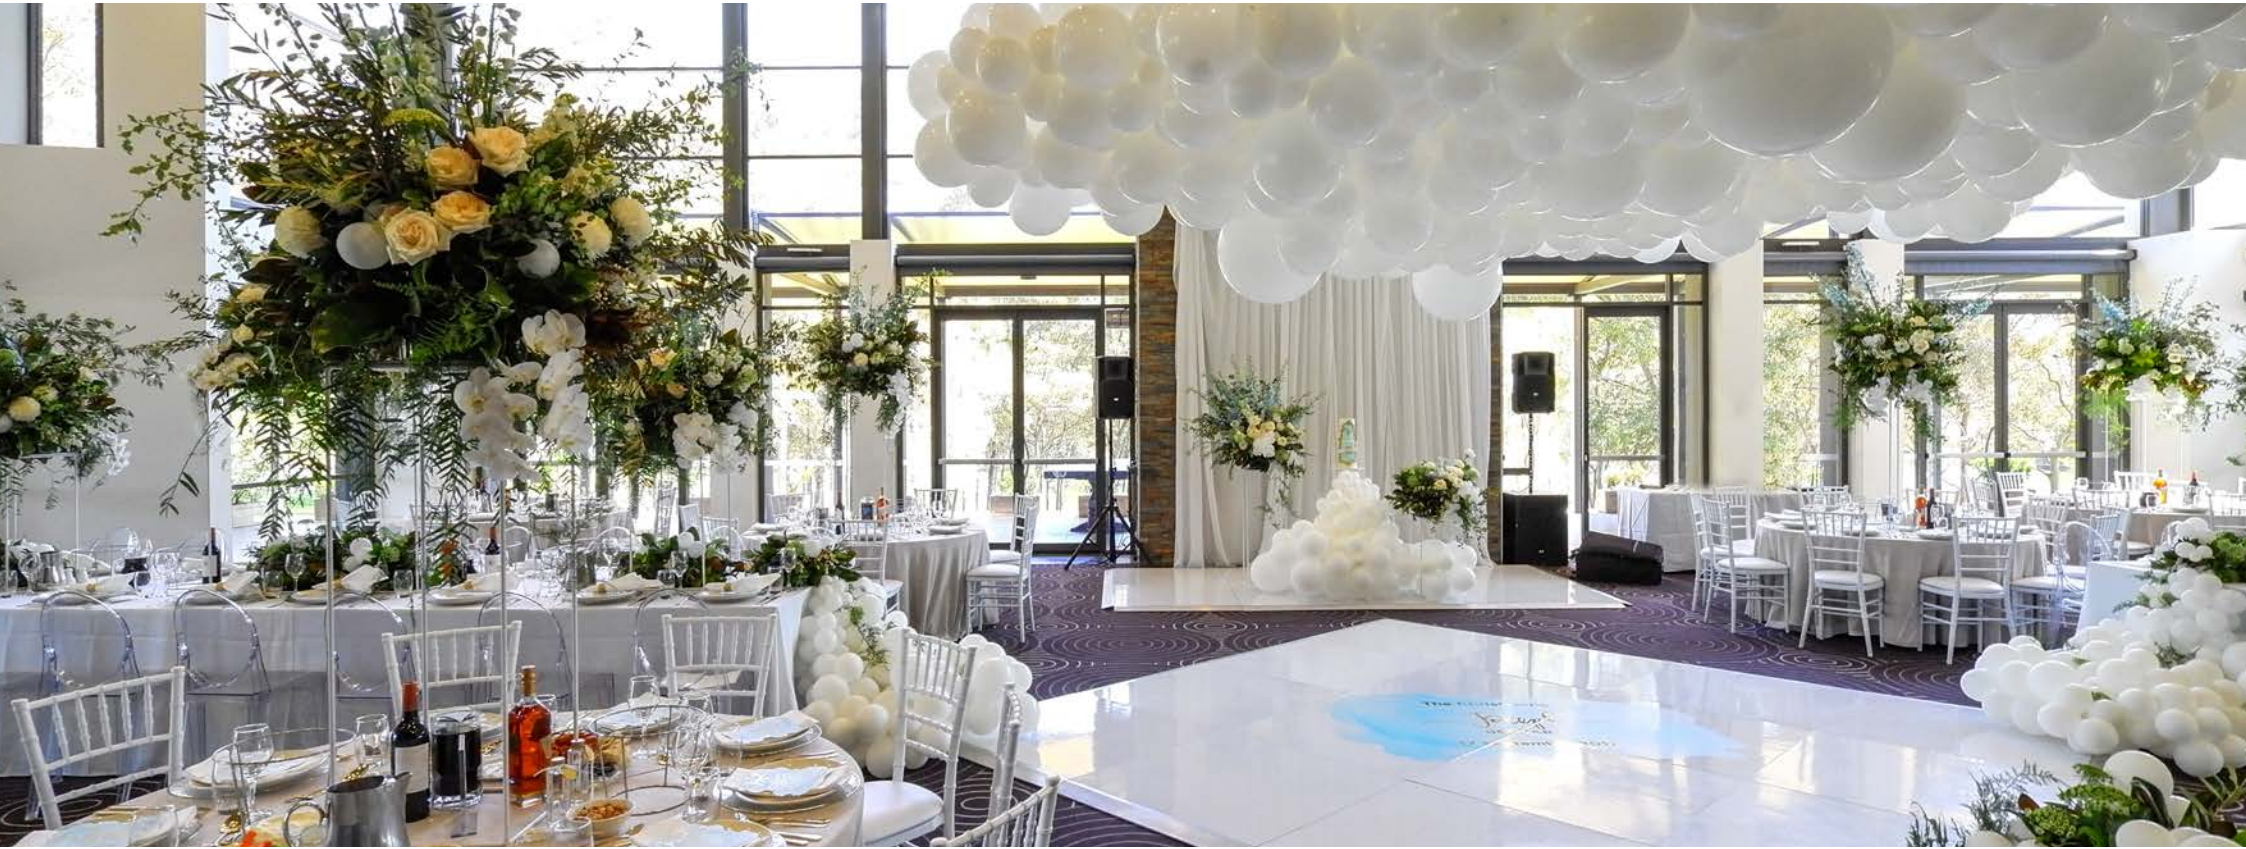

# WATERVIEW

IN BICENTENNIAL PARK

Located within Bicentennial Park and surrounded by breathtaking picturesque landscapes, Waterview is the ideal setting to commemorate your special occasion. Boasting floor to ceiling windows and a grand outdoor terrace overlooking the parklands, ponds and lakes, Waterview sets the scene for your special event. Whether you plan to celebrate on an intimate or grand scale, Waterview's dedicated team of event specialists can tailor a package perfectly suited to achieve your ideal celebration. Specialising in private parties, birthdays, engagements, bridal showers, christenings, farewells and anniversaries; celebrate at Waterview for an unforgettable occasion.

VENUE CAPACITIES			
ROOM	CEILING HEIGHT (M)	COCKTAIL	BANQUET W/ DANCE FLOOR (12 PER TABLE)
<i>Entire Venue</i>	4.6 - 6.6	1500	816
<i>Lake Room</i>	6.6	480	204
<i>Lake + Pond Room</i>	4.6 - 6.6	700	420
<i>Park Room</i>	6.6	540	228
<i>Bel Parco</i>	2.6 - 3.25	250	108

## SPECIAL OCCASIONS PACKAGE

(FROM \$75 PER PERSON\*)

- 4 hour lunch or 5 hour dinner experience
- Welcome drinks and canapes served on arrival
- Plated banquet menu served alternately
- Standard beverage package
- Personal in-house Event Manager
- Complimentary guest parking
- Table centrepieces
- Cutting and serving of the cake
- Dance Floor