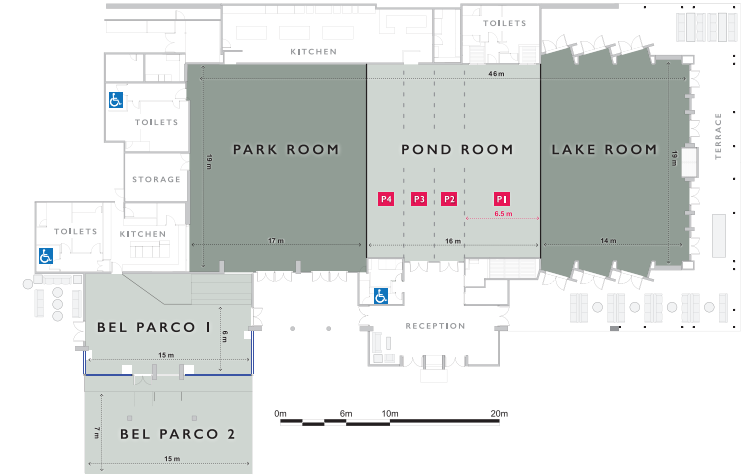

VENUE CAPACITIES			
ROOM	CEILING HEIGHT (M)	COCKTAIL	BANQUET W/ DANCE FLOOR (12 PER TABLE)
<i>Entire Venue</i>	4.6 - 6.6	1500	816
<i>Lake Room</i>	6.6	480	204
<i>Lake + Pond Room</i>	4.6 - 6.6	700	420
<i>Park Room</i>	6.6	540	228
<i>Bel Parco</i>	2.6 - 3.25	250	108

*Capacities may vary depending on audio visual, production, entertainment and catering requirements.
Our Sales and Event Management Team will assist you with a floor plan tailored to your event specifications.*

SERVICES & FACILITIES

- Natural light streaming in from floor to ceiling windows
- Outdoor undercover terrace for pre-function area or catering breakout area
- Floor to ceiling glass doors opening out to covered terrace
- Inspiring views overlooking vast parklands, ponds and lakes
- Rooms offer both natural light and automated black out facilities
- Ideal venue for mid to large banqueting and cocktail events
- Purpose-built, highly versatile, multi-function space
- Complimentary onsite parking
- On site commercial kitchen facilities
- On site Executive Chef, Kitchen and Venue Operations Team
- Extensive range of restaurant quality menus and beverages
- Discreet and fully functional permanent bars in each venue space
- Fully air-conditioned
- Direct loading dock access on side of venue
- State of the art audio-visual equipment and service by Impact AV

LOCATION & LANDMARKS

- The venue is located in Bicentennial Park, Sydney Olympic Park
- Offering tranquil views overlooking vast parklands, ponds and lakes
- Centrally located in Sydney Metropolitan
- 15 minutes from Sydney CBD via Westconnex
- 18km from Sydney Airport
- 10-minute walk from Concord West or Olympic Park Train Stations
- Nearby accommodation such as Novotel, Ibis, Pullman, and Quest Apartments all located in Sydney Olympic Park.
- Limousines, taxi and coach drop off points outside Waterview Cafe

SPECIAL OCCASIONS PACKAGE

(FROM $75 PER PERSON*)

- 4 hour lunch or 5 hour dinner experience
- Welcome drinks and canapes served on arrival
- Plated banquet menu served alternately
- Standard beverage package
- Personal in-house Event Manager
- Complimentary guest parking
- Table centrepieces
- Cutting and serving of the cake
- Dance Floor

Terms and conditions apply. Minimum numbers apply and subject to availability. Package includes GST. Terms and conditions apply