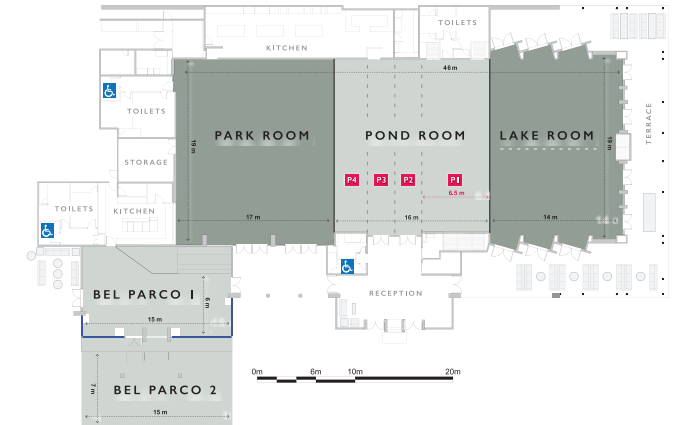

VENUE CAPACITIES			
ROOM	CEILING HEIGHT (M)	COCKTAIL	BANQUET W/ DANCE FLOOR (12 PER TABLE)
Entire Venue	4.6 - 6.6	1500	850
Lake Room	6.6	480	204
Lake + Pond Room	4.6 - 6.6	700	420
Park Room	6.6	540	228
Park + Pond	4.6 - 6.6	800	444
Bel Parco	2.6 - 3.25	250	108

Capacities may vary depending on audio visual, production, entertainment and catering requirements. Our Sales and Event Management Team will assist you with a floor plan tailored to your event specifications.

SERVICES & FACILITIES

- Natural light streaming in from floor to ceiling windows
- Outdoor undercover terrace for pre-function area or catering breakout area
- Floor to ceiling glass doors opening out to covered terrace
- Inspiring views overlooking vast parklands, ponds and lakes
- Rooms offer both natural light and automated black out facilities
- Ideal venue for mid to large banqueting and cocktail events
- Purpose-built, highly versatile, multi-function space
- Complimentary onsite parking
- On site commercial kitchen facilities
- On site Executive Chef, Kitchen and Venue Operations Team
- Extensive range of restaurant quality menus and beverages
- Discreet and fully functional permanent bars in each venue space
- Fully air-conditioned
- Direct loading dock access on side of venue
- State of the art audio-visual equipment and service by Impact AV

LOCATION & LANDMARKS

- The venue is located in Bicentennial Park, Sydney Olympic Park
- Offering tranquil views overlooking vast parklands, ponds and lakes
- Centrally located in Sydney Metropolitan
- 14km from Sydney CBD
- 18km from Sydney Airport
- 10-minute walk from Concord West or Olympic Park Train Stations
- Nearby accommodation such as Novotel, Ibis, Pullman, and Quest Apartments all located in Sydney Olympic Park.
- Limousines, taxi and coach drop off points outside Waterview Cafe

SCHOOL FORMAL PACKAGE

(FROM $90 PER PERSON*)

- 5 hour experience
- Plush carpet for the grand arrival
- Complimentary parking
- Welcome mocktails and sparkling (non-alcoholic) served on arrival
- Plated 3 course alternate served menu
- Unlimited soft drinks and orange juice
- Disc Jockey
- Dance floor
- Mirror ball and dance floor lights*
- Private security

* Mirror ball not available in Bel Parco room.
Subject to availability. Terms and conditions apply.