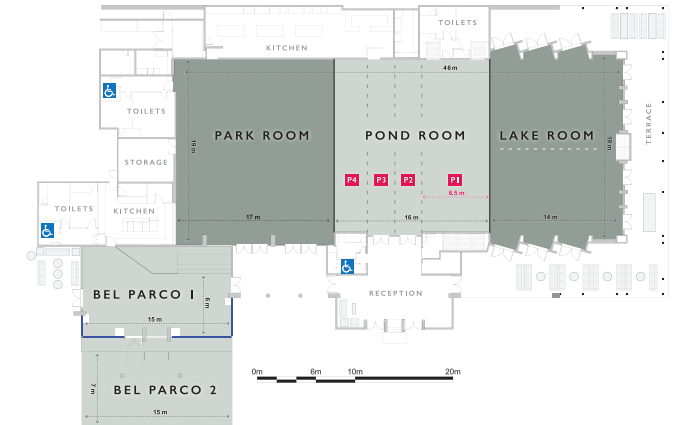

WATERVIEW

IN BICENTENNIAL PARK

Located within Bicentennial Park, surrounded by tranquil parklands ponds and lakes, enjoy the excitement of your School Formal at Waterview. Boasting a breathtaking backdrop of picturesque landscapes, capture the essence of this memorable moment and mark the occasion at Waterview. Let our experienced team tailor a package perfectly suited to achieve your ideal School Formal. Accommodating for both intimate and grand events, Waterview venue is flexible and versatile providing the ultimate setting to commemorate your milestone school event.

VENUE CAPACITIES				
ROOM	AREA (SQM)	CEILING HEIGHT (M)	COCKTAIL	BANQUET W/ DANCE FLOOR (12 PER TABLE)
Entire Venue	954	4.6 - 6.6	1500	850
Lake Room	266	6.6	480	204
Lake + Pond Room	545	4.6 - 6.6	700	420
Park Room	315	6.6	540	228
Park + Pond	549	4.6 - 6.6	800	444
Bel Parco	210	2.6 - 3.25	250	108

Capacities may vary depending on audio visual, production, entertainment and catering requirements. Our Sales and Event Management Team will assist you with a floor plan tailored to your event specifications.